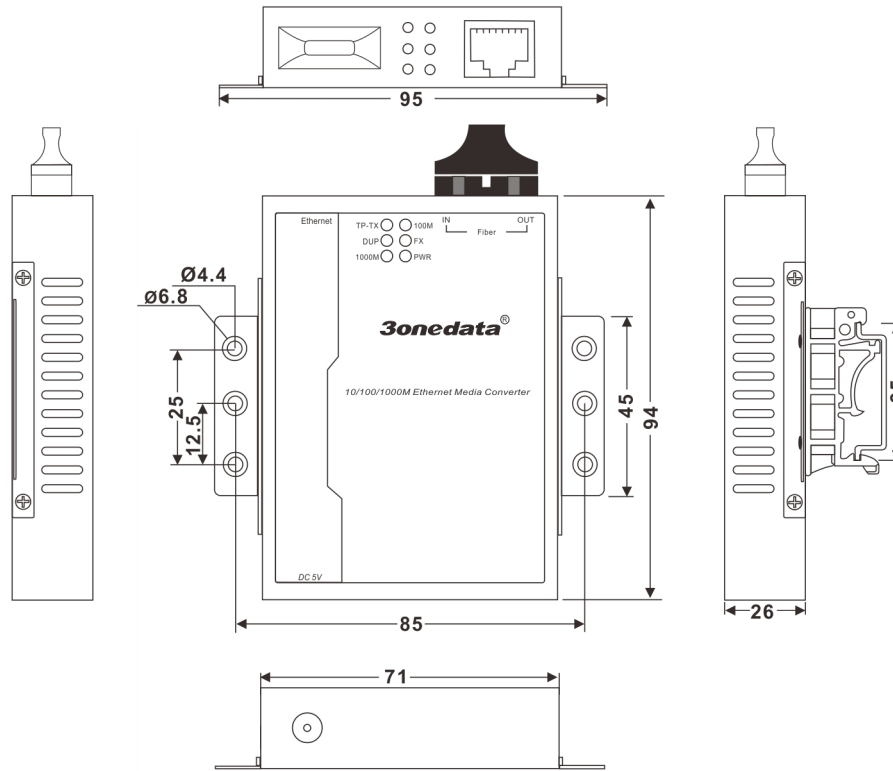

Wavelength: 850nm, 1310nm

Power

Power supply: External 5VDC input

Consumption: 4W

Environment

Operating temp:-10°C to 60°C

Storage temperature: -20 to 70°C

Operating humidity: 5% to 95%(no condensation)

Appearance

Dimensions: 94.0x71.0x26.0mm(Power External)

Shell: Iron

Color: White

Weight: 230g(power external)

Warranty: 3 years

Approvals: FCC,CE, RoHS approval

Dimension

Unit: mm

Packing List

1. Model3012 Ethernet Media Converterx1
2. 5VDC power adapter x1(Media converter/5VDC, power external)
3. User manual x1
4. Wallmount ears □ 2