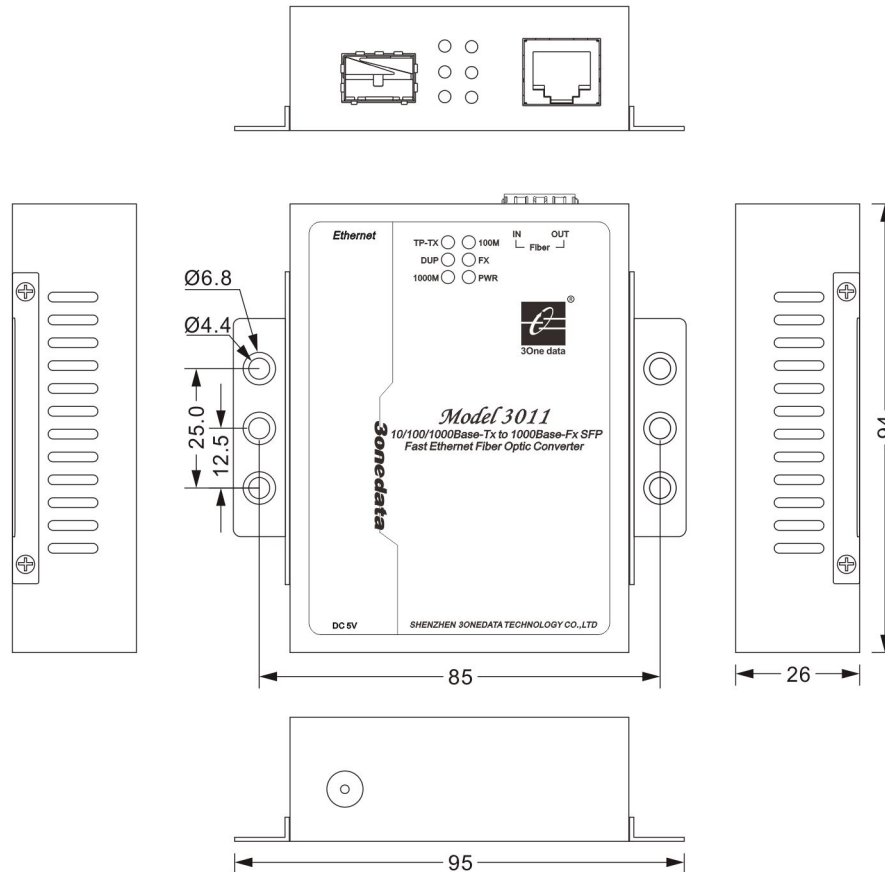

Appearance

Dimensions: 94.0x71.0x26.0mm(Power External)

Shell: Iron

Color: White

Weight: 230g(power external)

Warranty: 3 years

Approvals: FCC,CE, RoHS approvals

Dimension

Unit: mm

Packing List

1. Model3011 Ethernet Media Converter □ 1
2. 5VDC power adapter □ 1(Media converter/5VDC, power external)
3. User manual □ 1
4. Wallmount ears □ 2